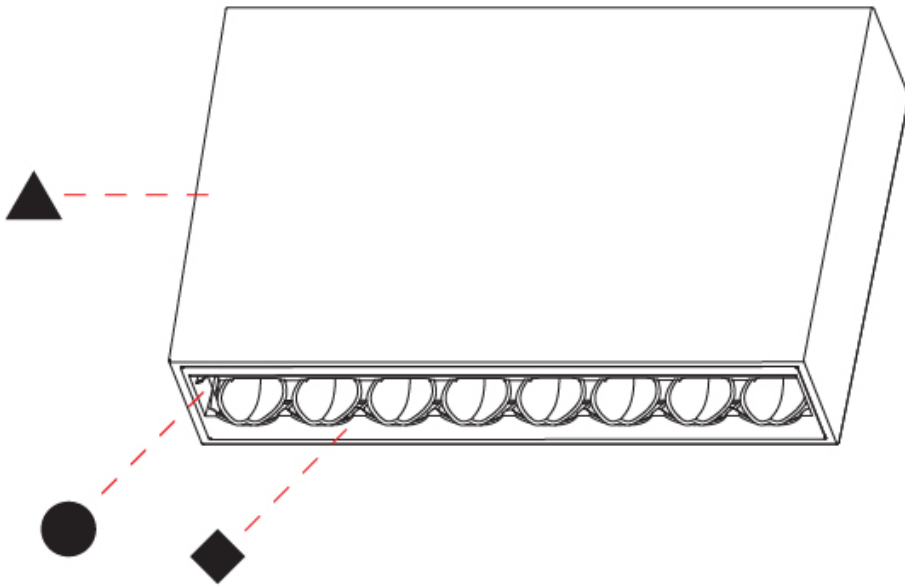

MAGIQ HOLLOW WALLWASH SURFACE

A3D188-

PROJECT	_____
TYPE	_____
SPECIFIER	_____
QUANTITY	_____
DATE	_____

A