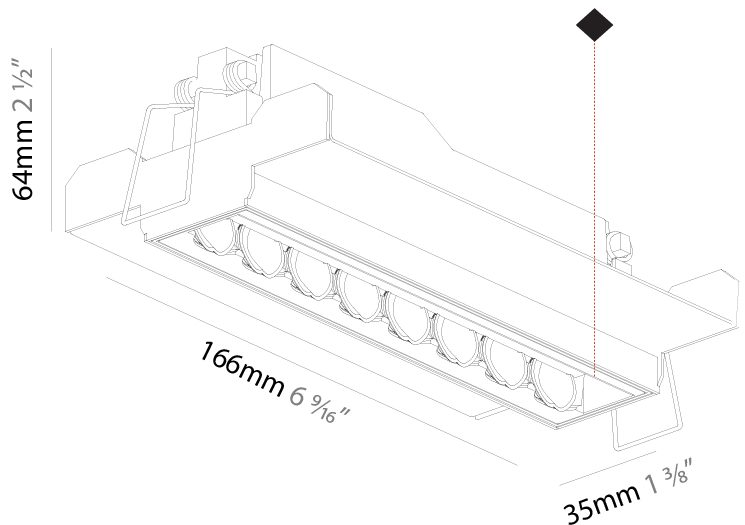

PHYSICAL

Shape: Rectangle
Length (mm): 166
Length (in): 6 ⁹/₁₆
Width (mm): 35
Width (in): 1 ³/₈
Height (mm): 64
Height (in): 2 ¹/₂
Ceiling Thickness (mm): 12.5
Ceiling Thickness (in): 1/2
Min. Recessing Depth (mm): 100
Min. Recessing Depth (in): 3 ¹⁵/₁₆
Light Distribution: Asymmetric
Weight (kg): 0.535
Weight (lbs): 1.18
Fixture Finish: SSR / BKV / CWI / CRY / HAB / UFT / ITA / RUA / FTG / MYG / LOD / PUS / FRO / FUP / KIA / POP / BLS / SPG / MEY / GOH / GUM / CHC / COM / ABZ / JAG / OBR / MOS / ROR
Holder Finish: WHI / BLK
Fixture Material: Aluminum Die Cast
Cut-out Measurements: 173mm / 6 13/16" x 42mm / 1 5/8"

ELECTRICAL

Lamp Type: LED (Zhaga Standard)
Input Wattage (W): 19
Total Output Wattage (W): 17.2
Dimming: Tri-Mode (Non-Dimming and Phase Dimming (120Vac only) and 0-10V Dimming)
Driver Included: No
Driver Location: Recessed Housing
Driver Type: Constant Current - Universal
Driver Class: Class 2
Housing: See components
Input Voltage (V): 120 - 277
Constant Current (MA): 700

LED

Number of LEDs: 8
Color Temperature (°K): 2700 / 3000 / 3500 / 4000
Max. Delivered Lumen (lm): 1270 / 1270 / 1513 / 1544
Nominal Lumen (lm): 1492 / 1492 / 1778 / 1814
CRI: >90 CRI
Lamp Life (hrs): 50000
Upon Request: Special Color Temperature

OPTICAL

Upon Request: Special Beam Angles

RATINGS AND CERTIFICATIONS

Certified By: CSA Certified to UL and CSA Standards

IP rating: IP20
Zaneen Company Inc. © 2024, T 1800-388-3382, F 416-247-9319, www.zaneen.com