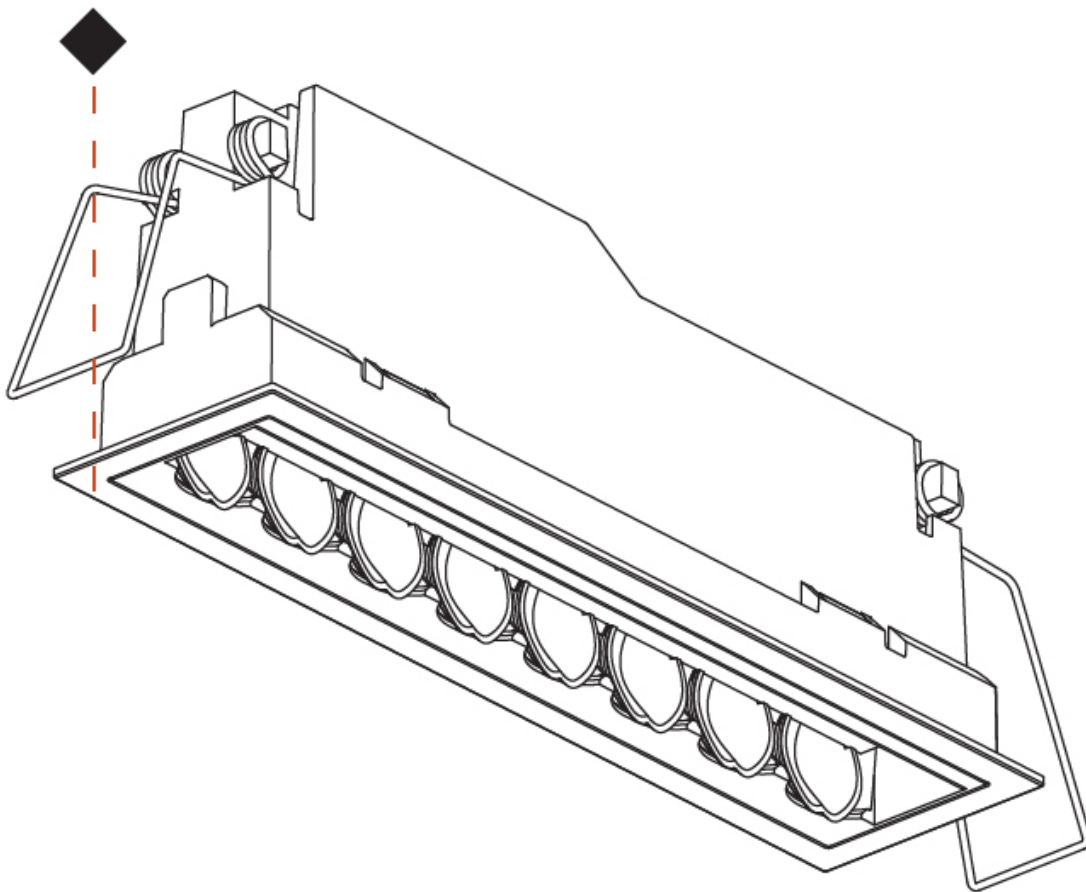

MAGIQ HOLLOW WALLWASH KORONA RECESSED

A35584-

PROJECT	_____
TYPE	_____
SPECIFIER	_____
QUANTITY	_____
DATE	_____