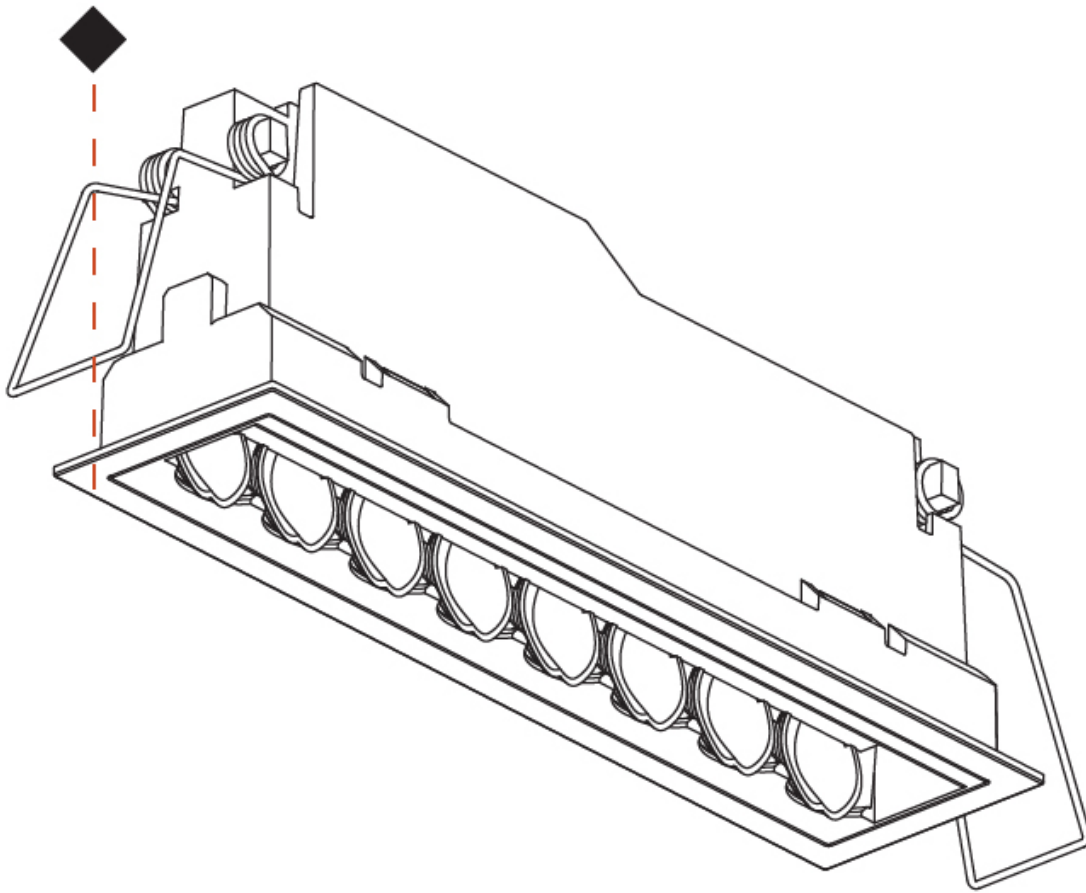

MAGIQ HOLLOW WALLWASH RECESSED

A35582-

PROJECT	_____
TYPE	_____
SPECIFIER	_____
QUANTITY	_____
DATE	_____