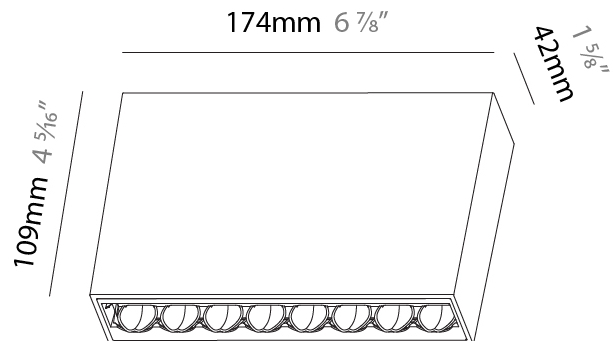

GENERAL

Series: Magiq Hollow Wallwash
Subseries: Magiq Hollow Wallwash
Brand: Prolight
Division: Architectural
Mounting Type: Surface
Mounting Location: Ceiling
Subcategory: Wallwash

PHYSICAL

Shape: Rectangle
Length (mm): 174
Length (in): 6 ⁷/₈
Width (mm): 42
Width (in): 1 ⁵/₈
Height (mm): 109
Height (in): 4 ⁵/₁₆
Light Distribution: Direct
Fixture Finish: SSR / BKV / CWI / CRY / HAB / UFT / ITA / RUA / FTG / MYG / LOD / PUS / FRO / FUP / KIA / POP / BLS / SPG / MEY / GOH / GUM / CHC / COM / ABZ / JAG / OBR / MOS / ROR
Holder Finish: WHI / BLK
Fixture Material: Aluminum Die Cast

ELECTRICAL

Lamp Type: LED (Zhaga Standard)
Input Wattage (W): 19
Total Output Wattage (W): 17.3
Dimming: Tri-Mode (Non-Dimming and Phase Dimming (120Vac only) and 0-10V Dimming)
Driver Included: Yes
Driver Location: Integrated
Driver Type: Constant Current - Universal
Driver Class: Class 1
Input Voltage (V): 120 - 277
Constant Current (MA): 700mA

LED

Number of LEDs: 4
Color Temperature (°K): 2700 / 3000 / 3500 / 4000
Max. Delivered Lumen (lm): 1270 / 1270 / 1513 / 1544
Nominal Lumen (lm): 1492 / 1492 / 1778 / 1814
CRI: >90 CRI
Efficiency (%): 80
Lamp Life (hrs): 50000

OPTICAL

Adjustability: Fixed

RATINGS AND CERTIFICATIONS

Certified By: Certified for North American Standards
IP rating: IP20